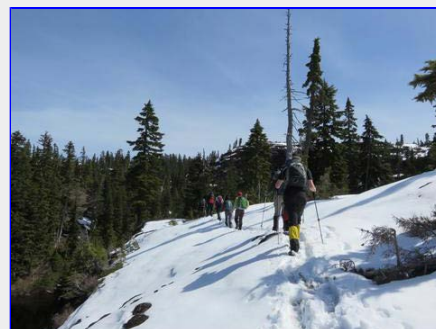

Despite this small accommodation, the group still had a lovely day amongst blue skies and beautiful vistas.

We covered about 15 K and over 750 M of elevation - a solid 8 hour effort from my band of goats in trying conditions.

Morning break was taken on the East Summit of Becher overlooking the Comox Valley, a lunch at Ash Pond taking in the some of the stunning peaks of Strathcona Park and an afternoon breather placed us on surrounding cliffs peering into the frozen surface of Boston Lake.

We had a nice representative cross-section from the ranks of our club tracing a timeline of close to 50 years - t'was nice to see our youthful contingent able to keep pace with the elderly.

An enjoyed walkabout on the eastern flanks of Forbidden Plateau and judging from all the beaming grins, all enjoyed as well or, maybe those were just grimaces?

Ash Pond
[Thomas Mclellan photo]

Looking to Becher Summit from East Summit
[Thomas Mclellan photo]

*Comox Glacier & Rees Ridge
from Forbidden Plateau*

[Raelene Bliskis photo]

Heading back up to East Becher