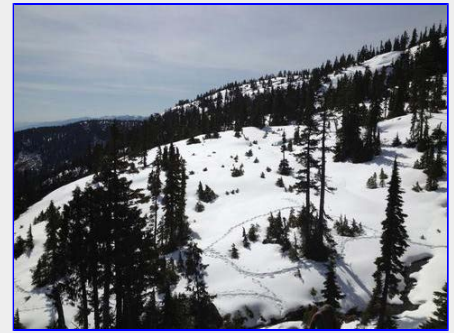

Heading back up to East Becher

[Linda Hamilton photo]